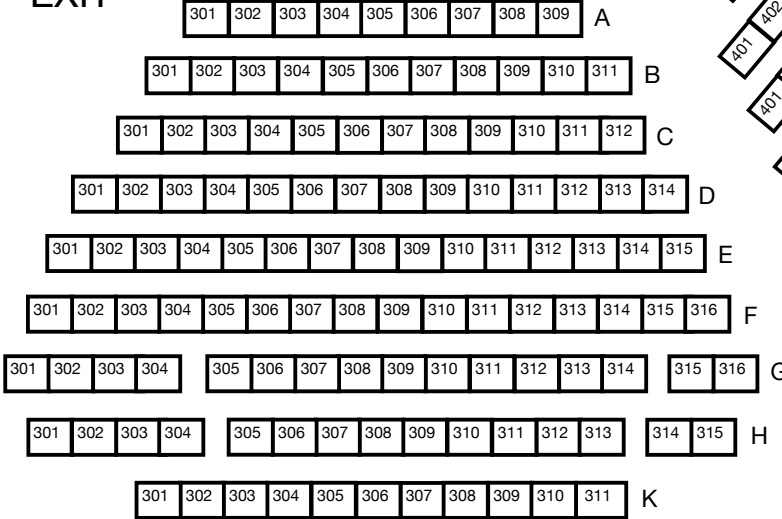

2540 N Lincoln Ave • Chicago, IL 60614
773-935-6100

STAGE

SECTION 1

SECTION 2

EXIT

SECTION 3

SECTION 5

SECTION 4