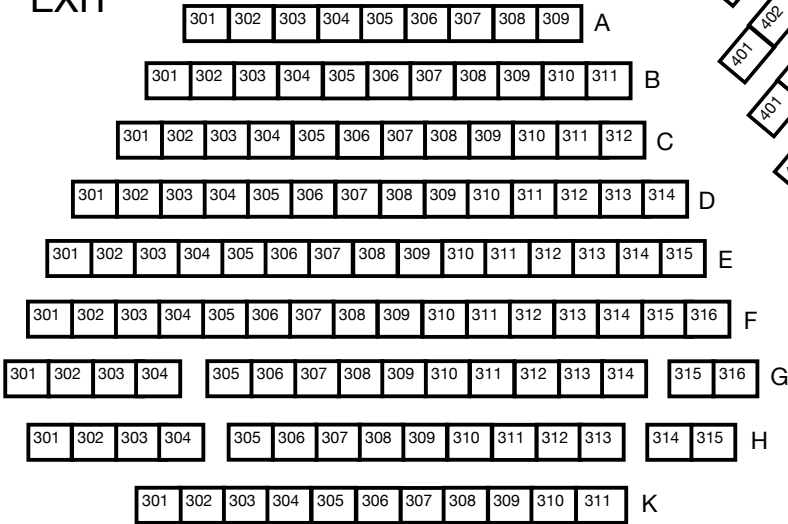

2540 N Lincoln Ave • Chicago, IL 60614
773-935-6100

STAGE

SECTION 1

SECTION 2

EXIT

SECTION 3

SECTION 5

SECTION 4